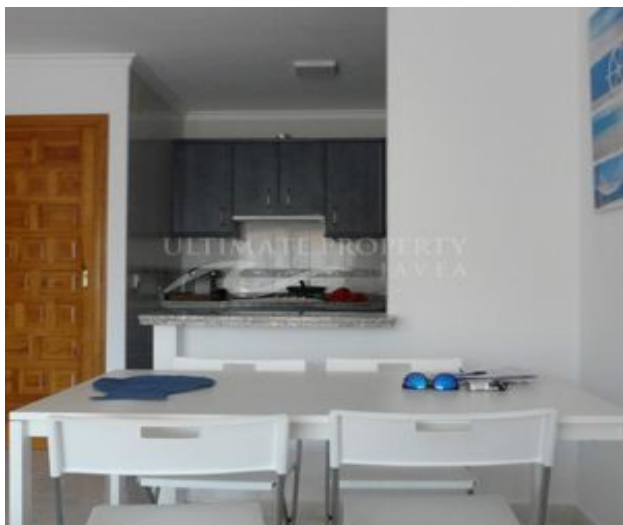

Particulars

- 2 bedrooms
- 1 bathrooms
- 70 m² build
- m² plot

Property Description

Welcome to this lovely apartment on Cumbre del Sol. We walk in to find the cozy living/dining room with doors to the outside terrace, and the american kitchen to our left. The terrace has gorgeous views of the valley and some views of one of the swimming pools; the terrace is a place where you could dine alfresco, do some morning yoga or enjoy some drinks with friends or enjoy the calmness of the mountains. The apartment is equipped with 2 bedrooms, one of which has views of the valley, and it has 1 bathroom. The urbanization includes 3 community pools of 17x40m open all year round. It is in a great location with services and beaches very near. There is parking available.