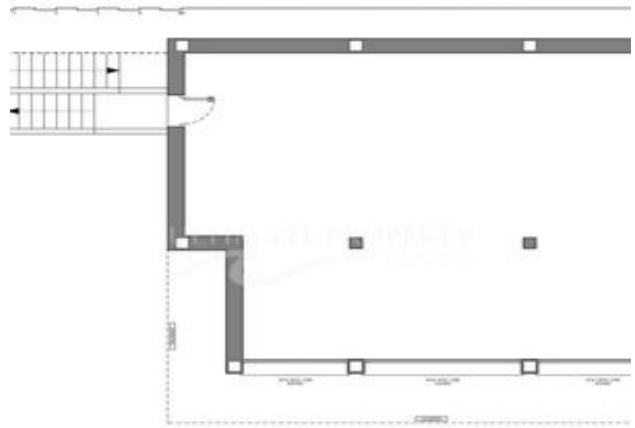

6 bedroom Villa for sale in Benitachell (Cumbre)

3,882,000

Ref: 610837

Particulars

- 6 bedrooms
- 6 bathrooms
- 1147 m² build
- 2393 m² plot

Property Description

The entrance of this exclusive residential area is only accessible to the owners of the large, luxurious villas. The villa has a unique and exclusive design on three levels, with spacious, open spaces with lots of light. All rooms overlook the Mediterranean Sea to make the most of the beautiful sea views. The main level provides access to the home. 5 of the 6 bedrooms are on this floor. The master bedroom has a large walk-in closet and an associated bathroom with shower and bath, overlooking the sea. The other 4 bedrooms on this floor also have an associated bathroom with shower and wardrobe. All bedrooms have direct access to the terrace and there is also a common room to watch TV. The stairs lead to the main floor of the house, the zone to spend the day. There is a large sitting-dining room, kitchen with island dining area, pantry, laundry room, staff room with en-suite bathroom, guest toilet