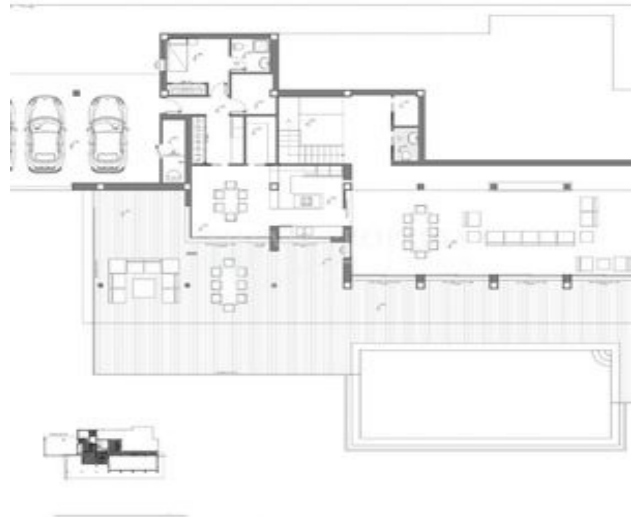

6 bedroom Villa for sale in Benitachell (Cumbre)

3,882,000

Ref: 610837

Particulars

- 6 bedrooms
- 6 bathrooms
- 1147 m² build
- 2393 m² plot

Property Description

The entrance of this exclusive residential area is only accessible to the owners of the large, luxurious villas. The villa has a unique and exclusive design on three levels, with spacious, open spaces with lots of light. All rooms overlook the Mediterranean Sea to make the most of the beautiful sea views. The main level provides access to the home. 5 of the 6 bedrooms are on this floor. The master bedroom has a large walk-in closet and an associated bathroom with shower and bath, overlooking the sea. The other 4 bedrooms on this floor also have an associated bathroom with shower and wardrobe. All bedrooms have direct access to the terrace and there is also a common room to watch TV. The stairs lead to the main floor of the house, the zone to spend the day. There is a large sitting-dining room, kitchen with island dining area, pantry, laundry room, staff room with en-suite bathroom, guest toilet

and parking for 3 vehicles. Furthermore, the house has a terrace ideal for relaxing, an infinity swimming pool and a spacious veranda with a dining area for the day and relaxation area from where you can enjoy the sensational sea views. Finally, this fantastic house still has a free space of more than 100m², which is located on the ground floor and which the owner can furnish according to his wishes.